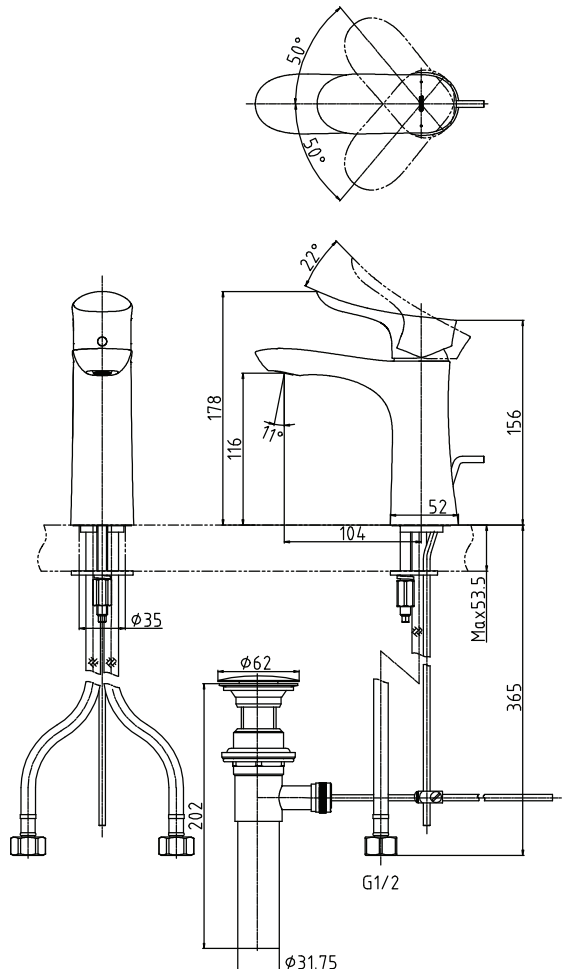

GO Series  
Single Lever Lavatory Faucet  
(w/ pop-up waste)

### Specifications

Finish : Chrome

Material : Brass

Water Pressure : 0.05Mpa ~ 1.0Mpa

### Parts Description

- **TLG01301B**  
Single Lever Lavatory Faucet  
(w/ pop-up waste)

Please consult a TOTO representative for details

### Flow Rate